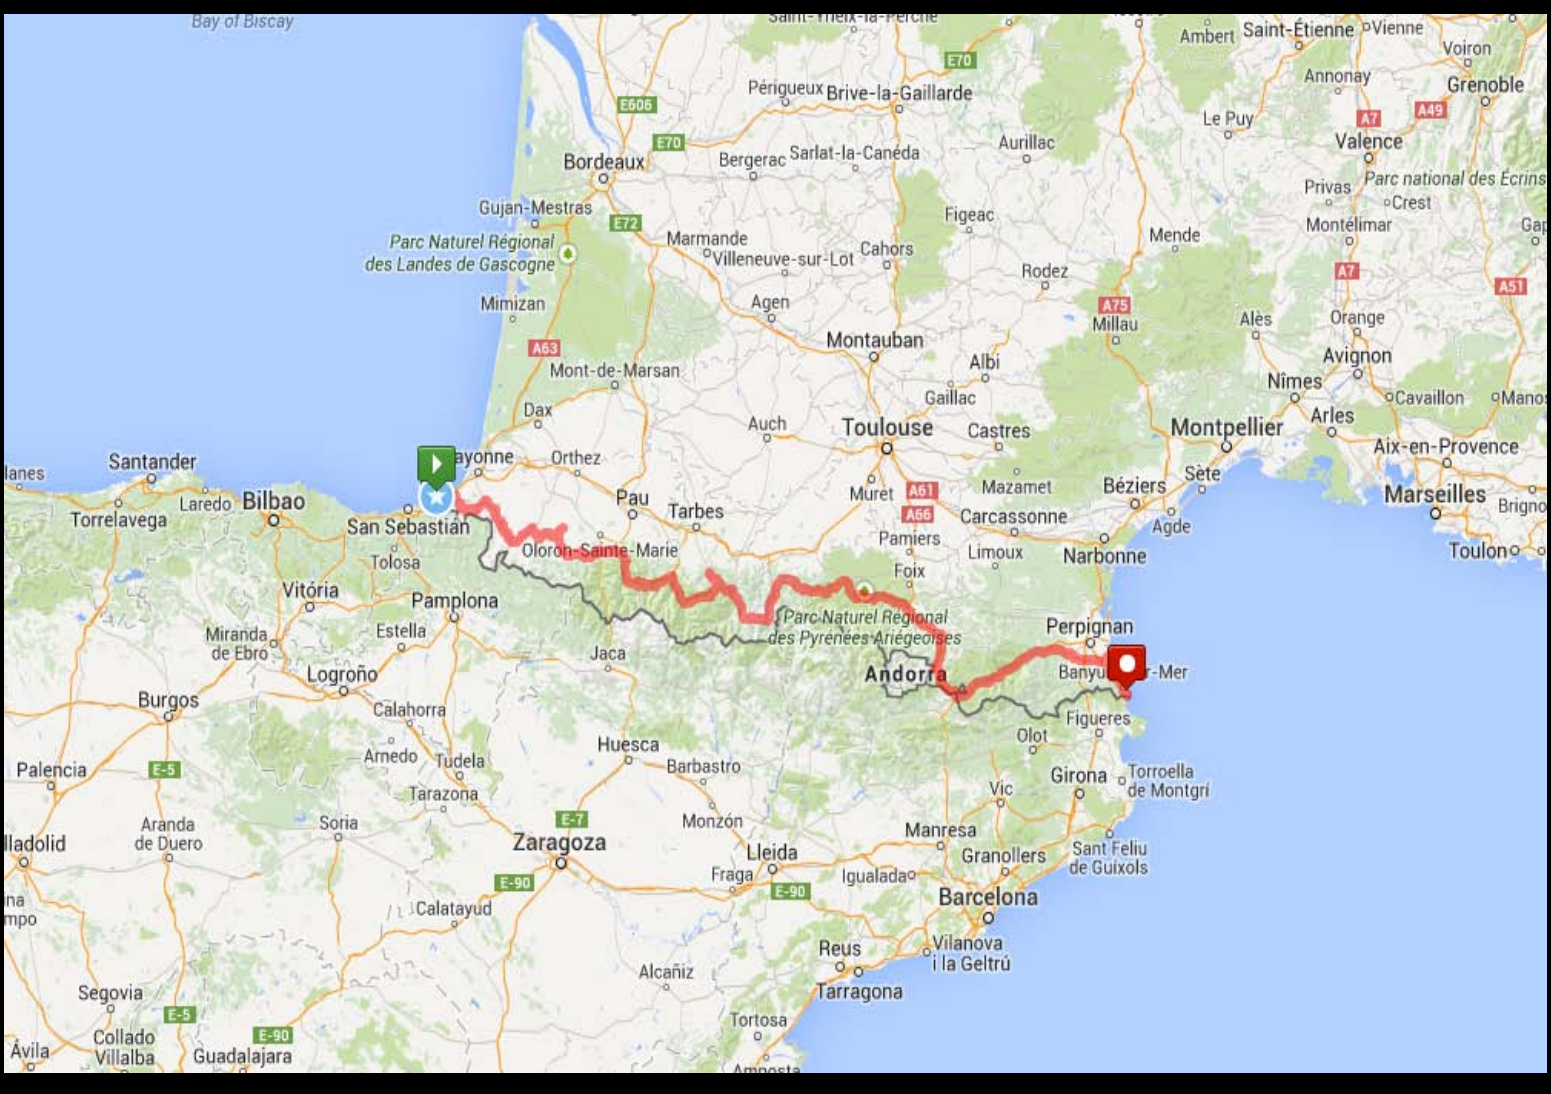

# RAID PYRENEAN

Distance: 438 Miles / 703km  
Climbing: 40717ft / 12411m

Accommodation: 3\*/4\* Hotels  
Meals: B, L, D

# Stage 1: Hendaye – Lurbe St Christau

Distance: 99 Miles / 158km  
Climbing: 7218 ft/ 2200m

Accommodation:  
Hendaye 4\*  
Lurbe 3\*  
Meals: B, L, D