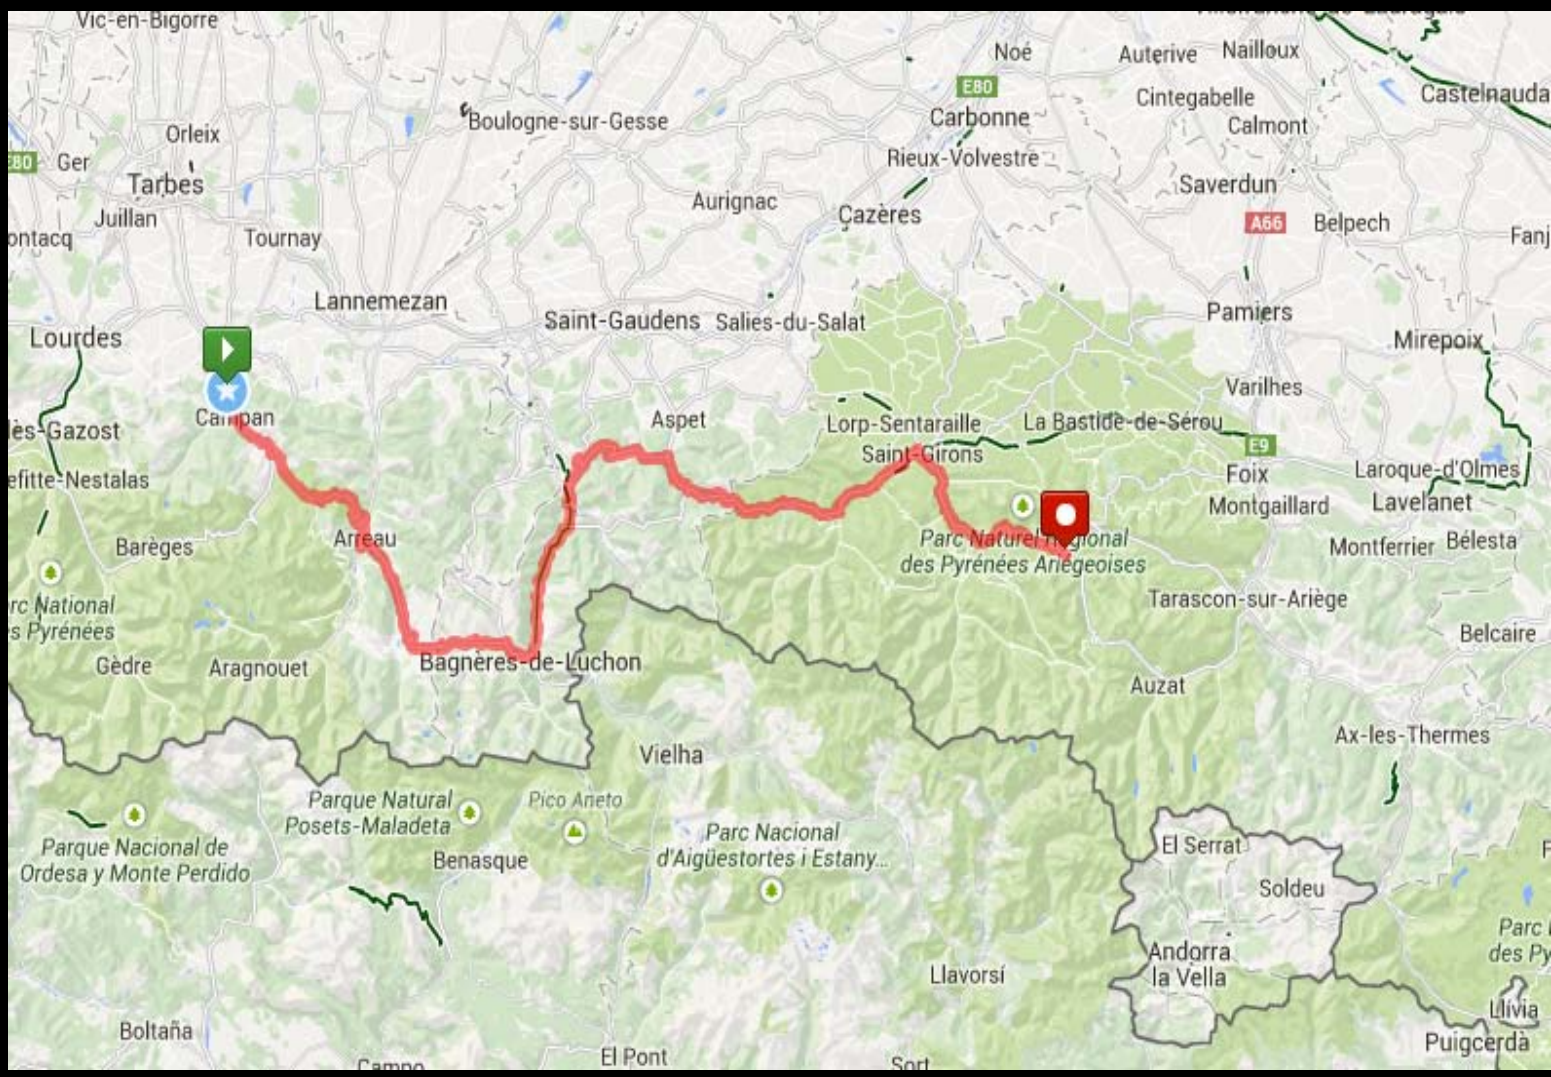

# Stage 1: Hendaye – Lurbe St Christau

Distance: 99 Miles / 158km  
Climbing: 7218 ft/ 2200m

Accommodation:  
Hendaye 4\*  
Lurbe 3\*  
Meals: B, L, D

## Stage 2: Lurbe St Christau – St Marie de Campan

Distance: 80 Miles / 129km  
Climbing: 11581 ft/ 3530m

Accommodation: 4\*  
Meals: B, L, D

# Stage 3: St Marie de Campan – Massat

Distance: 110 Miles / 176km  
Climbing: 10203ft/ 3110m

Accommodation: 3\*  
Meals: B, L, D

# Stage 4: Massat – Prades

Distance: 101 Miles / 162km  
Climbs: 10337ft/ 3151m

Accommodation: 4\*  
Meals: B, L, D

ens Salies-du-Salat  
spet

Lorp-Sentaraille  
Saint-Girons

elha  
Parc Nacional  
d'Aigüestortes i Estany...