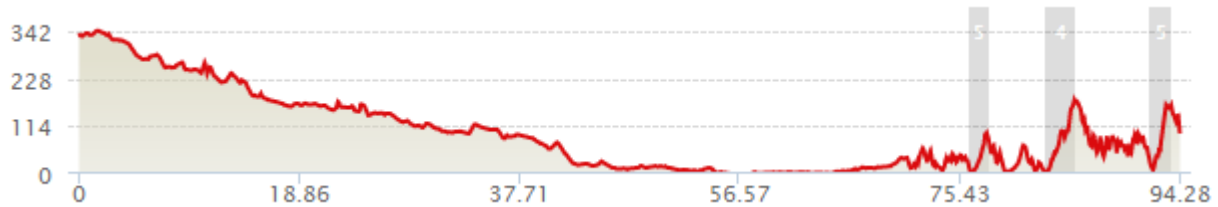

Olot

Ripoll

Olot

Montlaur Fabrezan  
Lagrasse

Limoux  
Couiza

Quillan  
Tuchan

Belcaire  
Saint-Paul-de-Fenouillet

Formiguères  
Millas

# Stage 5: Prades - Cerbere

Distance: 59 Miles / 95km  
Climbing: 8038 ft/ 420m

Accommodation: 3\*  
Meals: B, D

Axat

Saint-Paul-de-Fenouillet

Tautavel

Estagel

Rivesaltes