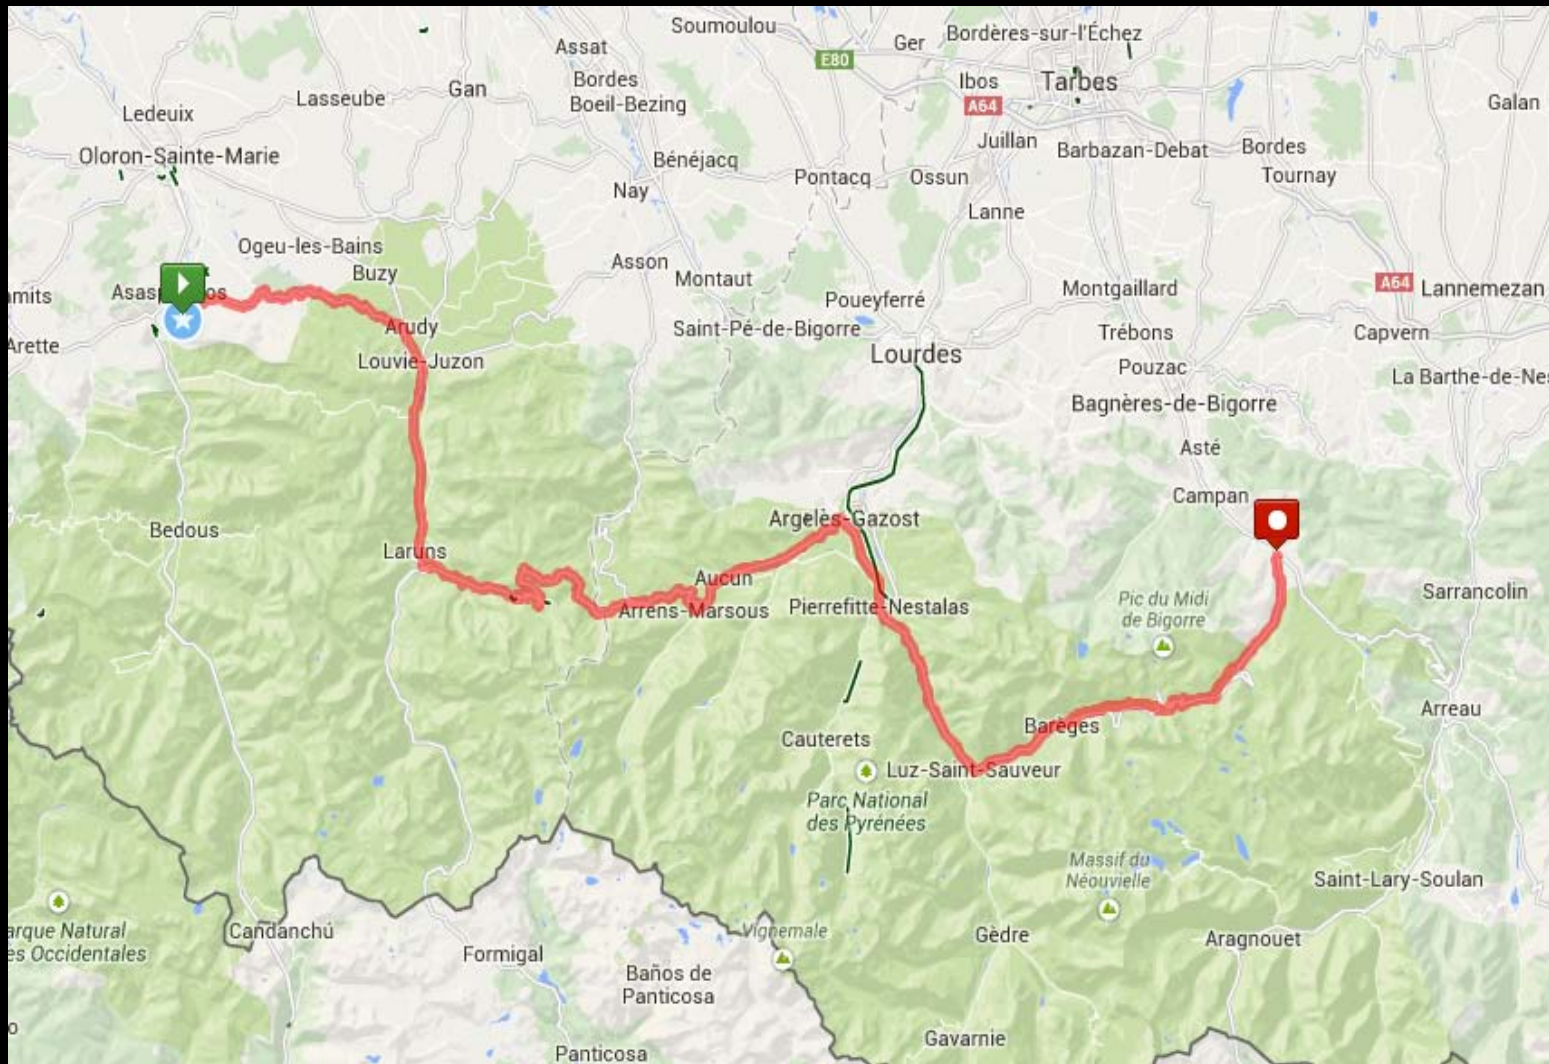

# RAID PYRENEAN

Distance: 438 Miles / 703km  
Climbing: 40717ft / 12411m

Accommodation: 3\*/4\* Hotels  
Meals: B, L, D

# Stage 1: Hendaye – Lurbe St Christau

Distance: 99 Miles / 158km  
Climbing: 7218 ft/ 2200m

Accommodation:  
Hendaye 4\*  
Lurbe 3\*  
Meals: B, L, D

## Stage 2: Lurbe St Christau – St Marie de Campan

Distance: 80 Miles / 129km  
Climbing: 11581 ft/ 3530m

Accommodation: 4\*  
Meals: B, L, D

# Stage 3: St Marie de Campan – Massat

Distance: 110 Miles / 176km  
Climbing: 10203ft/ 3110m

Accommodation: 3\*  
Meals: B, L, D