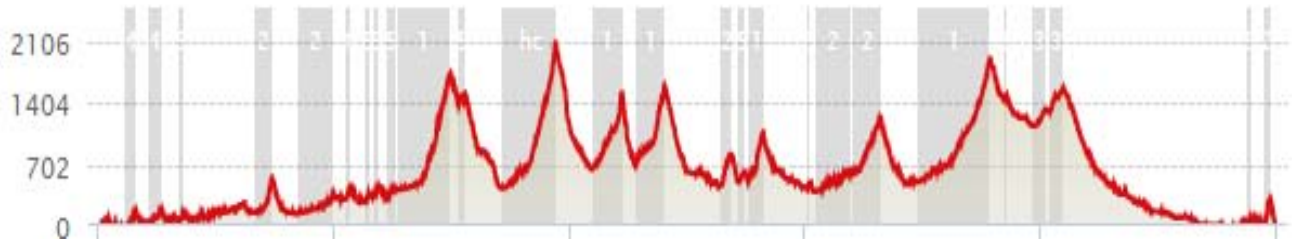

# RAID PYRENEAN

Distance: 438 Miles / 703km  
Climbing: 40717ft / 12411m

Accommodation: 3\*/4\* Hotels  
Meals: B, L, D