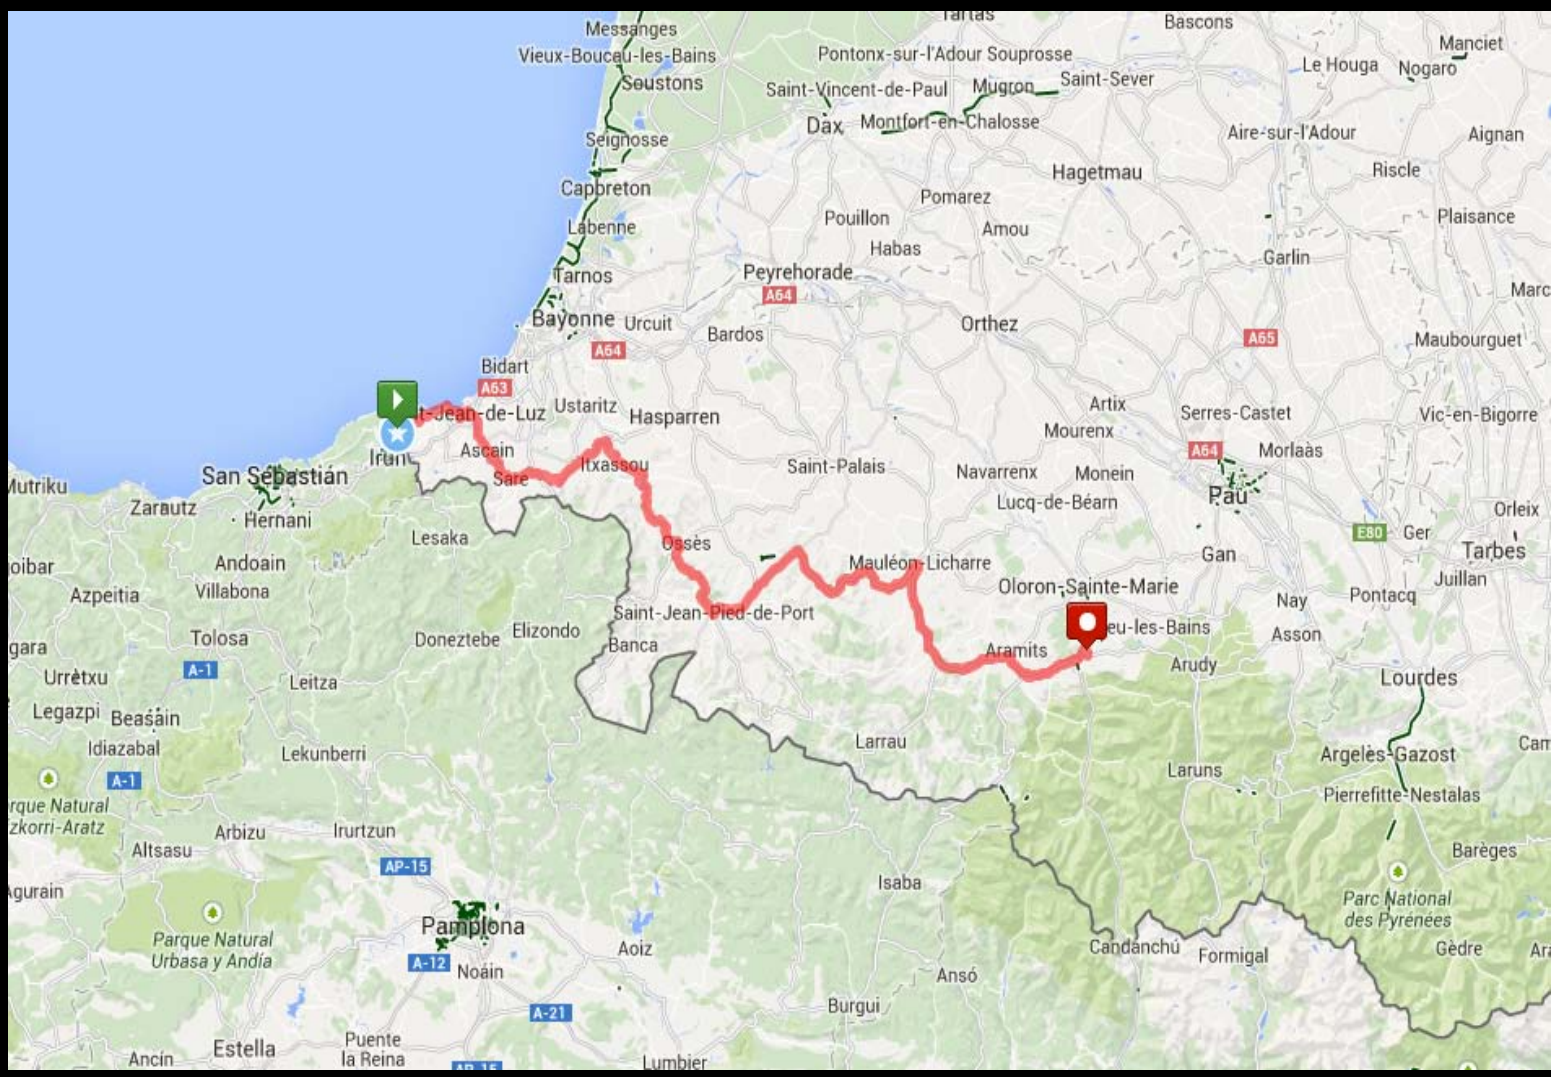

# RAID PYRENEAN

Distance: 438 Miles / 703km  
Climbing: 40717ft / 12411m

Accommodation: 3\*/4\* Hotels  
Meals: B, L, D

# Stage 1: Hendaye – Lurbe St Christau

Distance: 99 Miles / 158km  
Climbing: 7218 ft/ 2200m

Accommodation:  
Hendaye 4\*  
Lurbe 3\*  
Meals: B, L, D

## Stage 2: Lurbe St Christau – St Marie de Campan

Distance: 80 Miles / 129km  
Climbing: 11581 ft/ 3530m

Accommodation: 4\*  
Meals: B, L, D