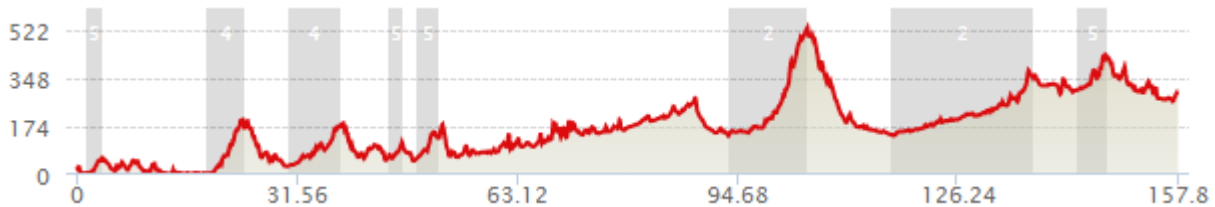

Stage 1: Hendaye – Lurbe St Christau

Distance: 99 Miles / 158km
Climbing: 7218 ft/ 2200m

Accommodation:
Hendaye 4*
Lurbe 3*
Meals: B, L, D